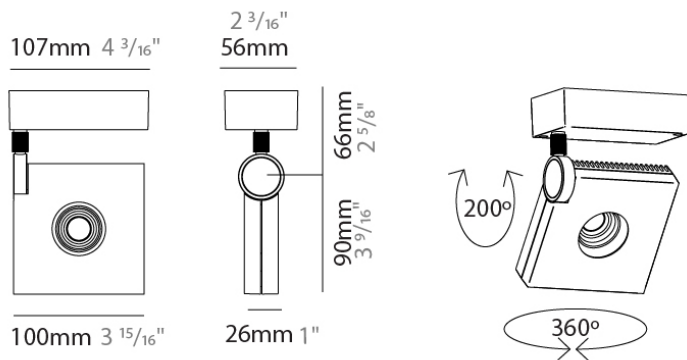

BRIDGE SINGLE SURFACE

D92110

PROJECT _____

TYPE _____

NOTES _____

QUANTITY _____

DATE _____

GENERAL

Series: Bridge
Subseries: Bridge Single
Brand: Milan
Division: Design
Mounting Type: Surface
Mounting Location: Ceiling
Subcategory: Spots

PHYSICAL

Shape: Rectangle
Length (mm): 107
Length (in): 4 ³/₁₆
Width (mm): 110
Width (in): 4 ³/₁₆
Extension (mm): 156
Extension (in): 6 ¹/₈
Light Distribution: Adjustable / Direct
Weight (kg): 1.4
Weight (lbs): 3
Fixture Finish: WHI
Fixture Material: Aluminum

ELECTRICAL

Input Wattage Range: 10 - 19 W
Lamp Type: LED
Total Output Wattage (W): 9.7
Dimming: Non-Dimming / Phase Dimming (120Vac only) / 0-10V Dimming
Driver Included: Yes
Driver Location: External
Driver Type: Constant Current - 120 / 277Vac
Driver Class: Class 2
Input Voltage (V): 120 - 277
Constant Current (mA): 350

LED

Number of LEDs: 1
Color Temperature (°K): 3000
Max. Delivered Lumen (lm): 1010
CRI: >80 CRI
Lamp Life (hrs): 50000

OPTICAL

Reflector°: 50

RATINGS AND CERTIFICATIONS

Certified By: CSA Certified to UL and CSA Standards
IP rating: IP20